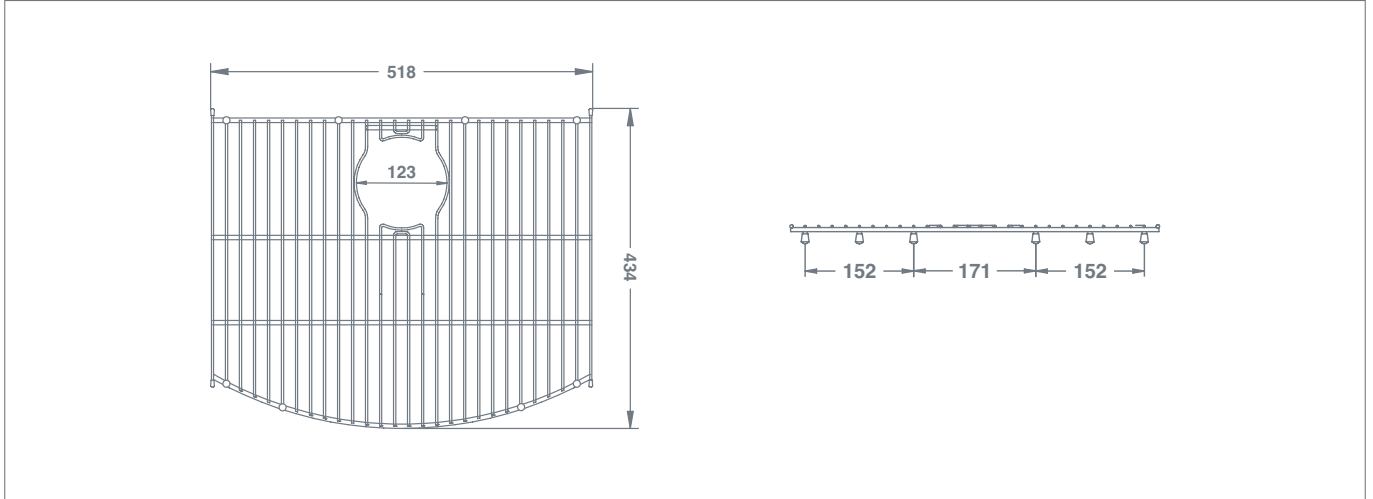

# Grid Type 7

			Dimensions / Abmessungen / Dimensions Dimensiones / Dimensioni / Afmetingen			
<b>Grid Type 7</b> Gitter Typ 7 / Grilles Type 7 / Rejillas Tipo 7 Griglie Tipo 7 / Rooster Type 7	Stainless steel / Edelstahl Acier inoxydable / Acero inoxidable Acciaio inossidabile / Roestvrijstalen	FT0700010	(mm)	518	434	26

Fits / Geeignet für / Pour / Para / Adatto per / Geschikt voor  
Waterside

Our stainless steel sink grids are designed to protect your Shaws sink. Available in eight sizes, simply choose the one compatible with your sinks.