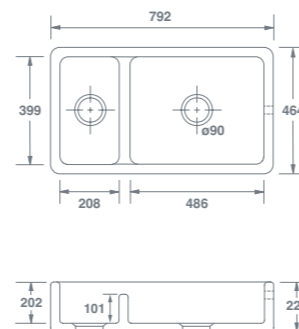

Hawkshaw 800

Features include:
Double bowl sink with offset low dividing wall. Round overflow. Central 90mm waste outlets suitable for basket strainers or waste disposers.

Available in White.

Dimensions:
792 x 464 x 229mm

Hawkshaw 900

Features include:
Double bowl sink with offset low dividing wall. Round overflow. Central 90mm waste outlets suitable for basket strainers or waste disposers.

Available in White.

Dimensions:
881 x 464 x 229mm