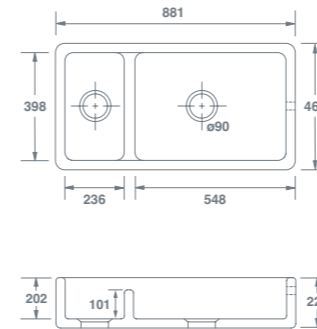

Hawkshaw 800

Features include:
Double bowl sink with offset low dividing wall. Round overflow. Central 90mm waste outlets suitable for basket strainers or waste disposers.

Available in White.

Dimensions:
792 x 464 x 229mm

Hawkshaw 900

Features include:
Double bowl sink with offset low dividing wall. Round overflow. Central 90mm waste outlets suitable for basket strainers or waste disposers.

Available in White.

Dimensions:
881 x 464 x 229mm