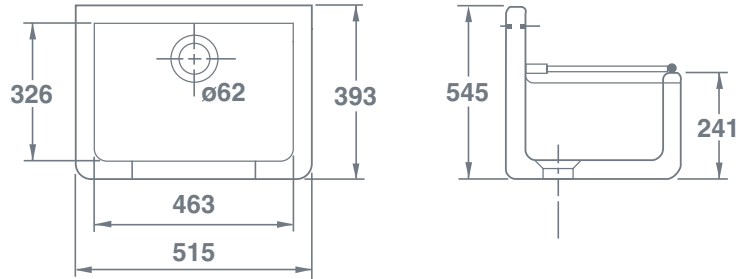

20" High Back Cleaner Sink Pack

Dimensions / Abmessungen / Dimensions
Dimensiones / Dimensioni