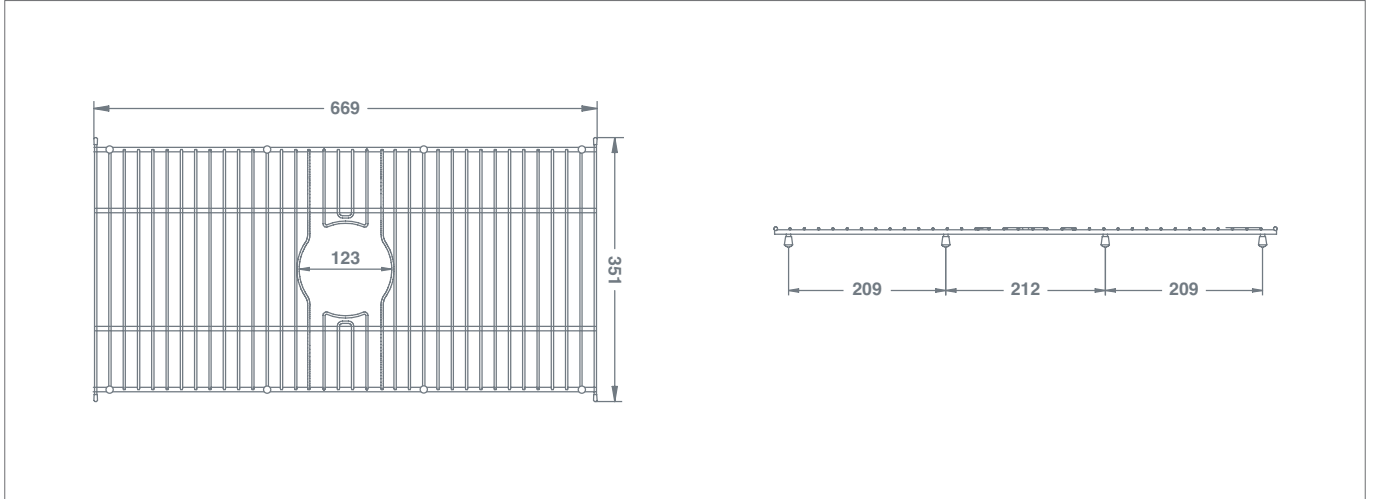

Grid Type 1

			Dimensions / Abmessungen / Dimensions Dimensiones / Dimensioni / Afmetingen			
Grid Type 1 Gitter Typ 1 / Grilles Type 1 / Rejillas Tipo 1 Griglie Tipo 1 / Rooster Type 1	Stainless steel / Edelstahl Acier inoxydable / Acero inoxidable Acciaio inossidabile / Roestvrijstalen	FT0100010	(mm)	669	351	26

Fits / Geeignet für / Pour / Para / Adatto per / Geschikt voor
 Butler 800, Entwistle, Bowland 800, Shaker Single 800, Inset 800

Our stainless steel sink grids are designed to protect your Shaws sink. Available in eight sizes, simply choose the one compatible with your sinks.